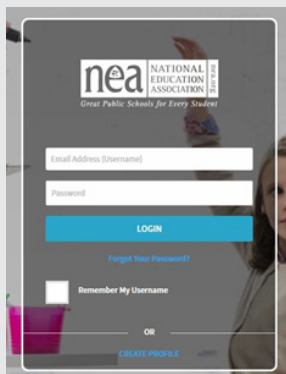

NEA360: Member Portal

- Go to www.myNEA360.org
- Click CREATE PROFILE (if you are new to edCommunities) or
- LOGIN (if you already have an edCommunities profile)