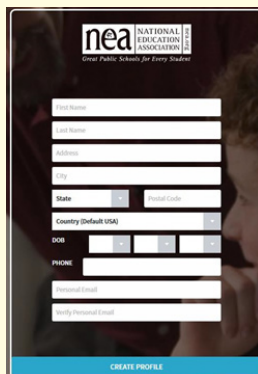

Access free, high-quality online learning events and thousands of resources to create custom learning tools.

JOIN THE OTHER GREAT MINDS ON NEA edCOMMUNITIES

This is **your** community — get inspired and inspire others! Share your strengths and exchange ideas and resources with others who share your commitment to our public schools and a student-centered education agenda.

NEA360: Member Portal

- Go to www.myNEA360.org
- Click CREATE PROFILE (if you are new to edCommunities) or
- LOGIN (if you already have an edCommunities profile)

- Enter your information
- Click CREATE PROFILE