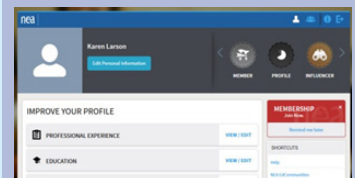

NEA360: Member Portal

- Go to www.myNEA360.org
- Click CREATE PROFILE (if you are new to edCommunities) or
- LOGIN (if you already have an edCommunities profile)

- Enter your information
- Click CREATE PROFILE

Skip this step if you have already created an edCommunities profile.

- A verification message will be sent to your email.

- Click MyNEA360 Profile

MyNEA360 Profile

- Click Edit Personal Information to access your personal data
- Ability to update your own record
- Quick links to resources
- Help Desk – Get answers on your time.