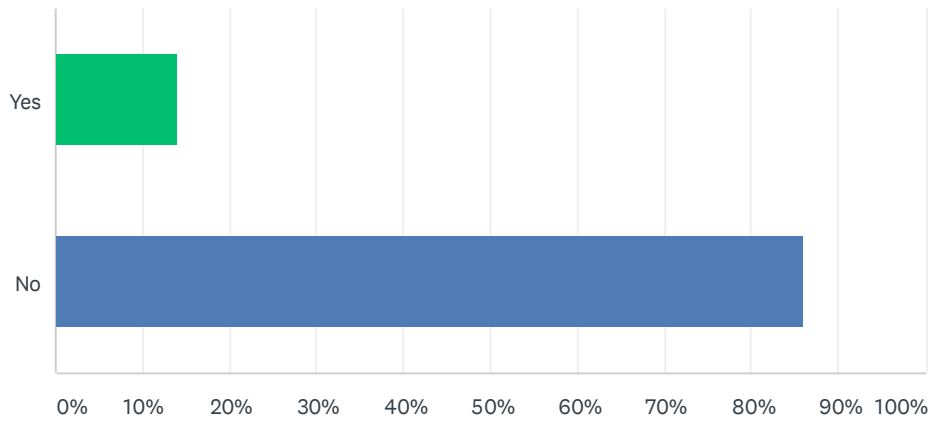

Do you believe your current learning model is equitably meeting the needs of all students?

Answered: 1,231 Skipped: 23

ANSWER CHOICES	RESPONSES	
Yes	13.97%	172
No	86.03%	1,059
TOTAL		1,231

Based on the current prevalence of COVID in your community and public health guidelines, do you think all staff should be mandated to wear masks?