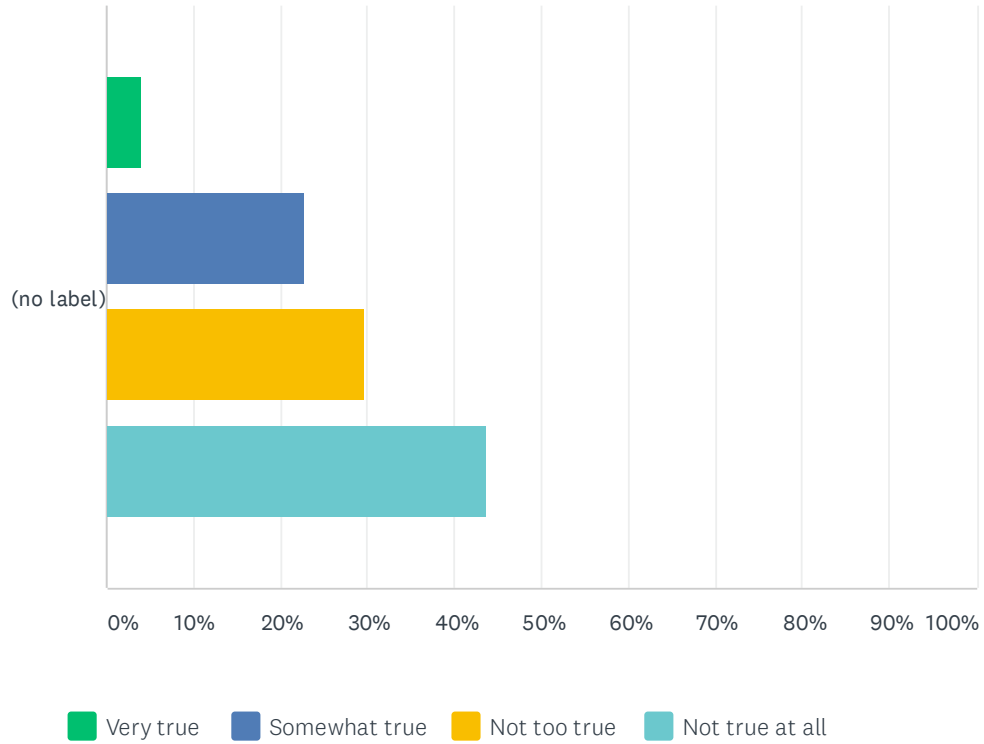

I have enough plan time to prepare for my teaching workload.

Answered: 1,178 Skipped: 76

	VERY TRUE	SOMEWHAT TRUE	NOT TOO TRUE	NOT TRUE AT ALL	TOTAL	WEIGHTED AVERAGE
(no label)	3.90% 46	22.84% 269	29.63% 349	43.63% 514	1,178	3.13