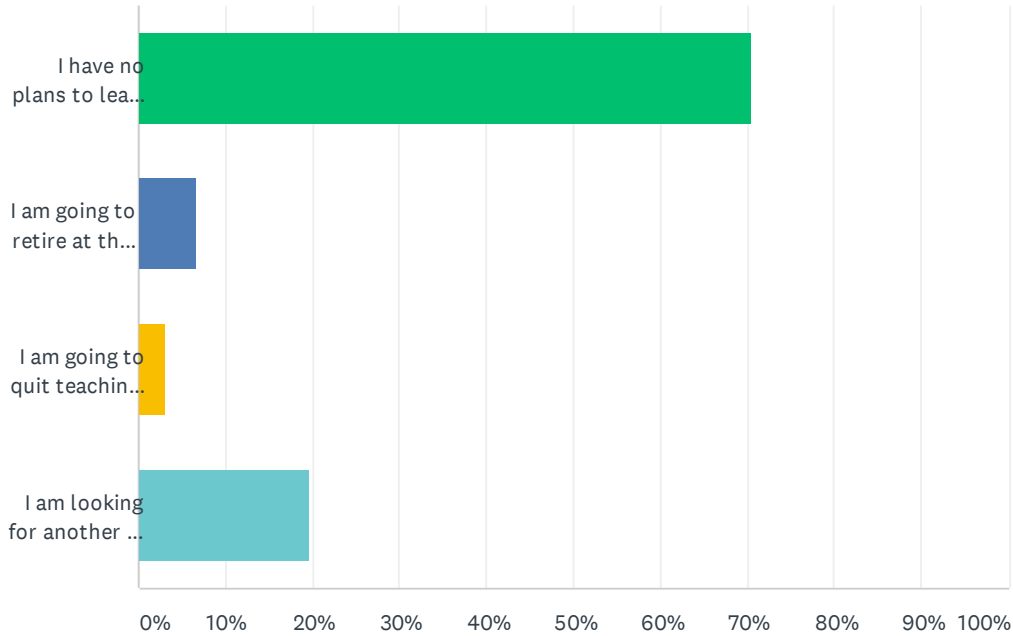

How has the COVID pandemic affected your long-term professional planning?

Answered: 1,178 Skipped: 76

ANSWER CHOICES	RESPONSES	
I have no plans to leave the classroom in the next 5 years.	70.54%	831
I am going to retire at the end of this school year	6.62%	78
I am going to quit teaching at the end of this school year	3.23%	38
I am looking for another job and will leave teaching as soon as I find one	19.61%	231
TOTAL		1,178