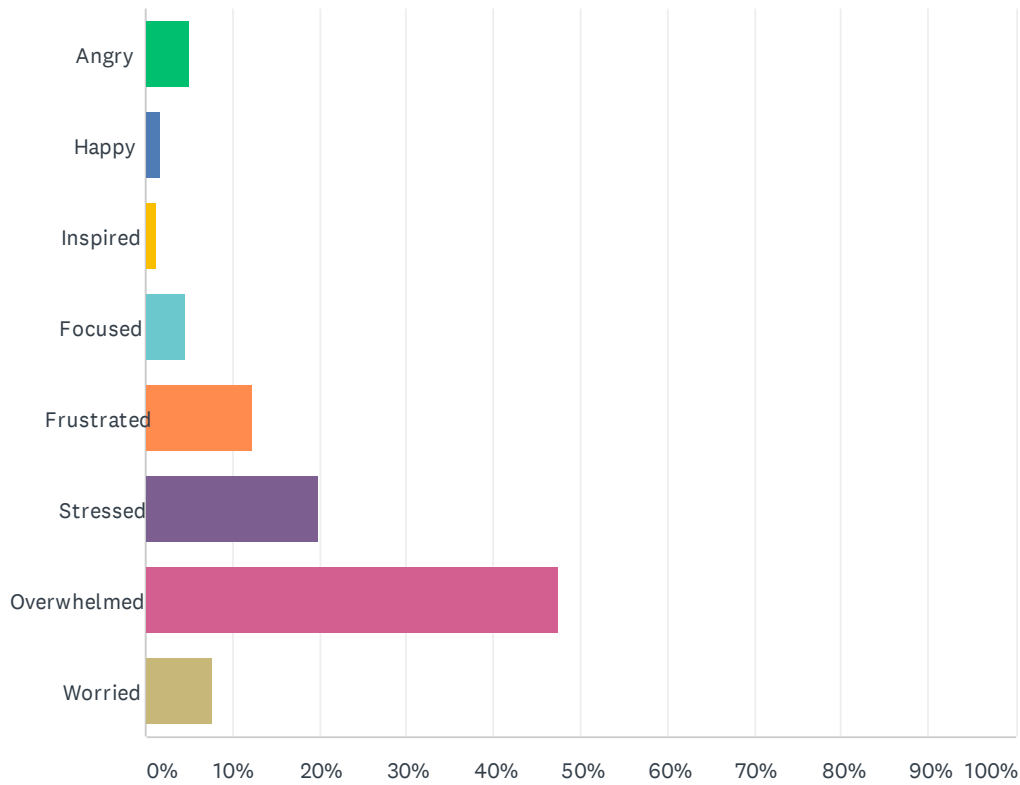

How has the COVID pandemic affected your long-term professional planning?

Answered: 1,178 Skipped: 76

ANSWER CHOICES	RESPONSES	
I have no plans to leave the classroom in the next 5 years.	70.54%	831
I am going to retire at the end of this school year	6.62%	78
I am going to quit teaching at the end of this school year	3.23%	38
I am looking for another job and will leave teaching as soon as I find one	19.61%	231
TOTAL		1,178

What is ONE word you would use to describe your predominant feeling about teaching right now?

Answered: 1,215 Skipped: 39

ANSWER CHOICES	RESPONSES
Angry	5.10% 62
Happy	1.65% 20
Inspired	1.15% 14
Focused	4.61% 56
Frustrated	12.26% 149
Stressed	19.84% 241
Overwhelmed	47.57% 578
Worried	7.82% 95
TOTAL	1,215