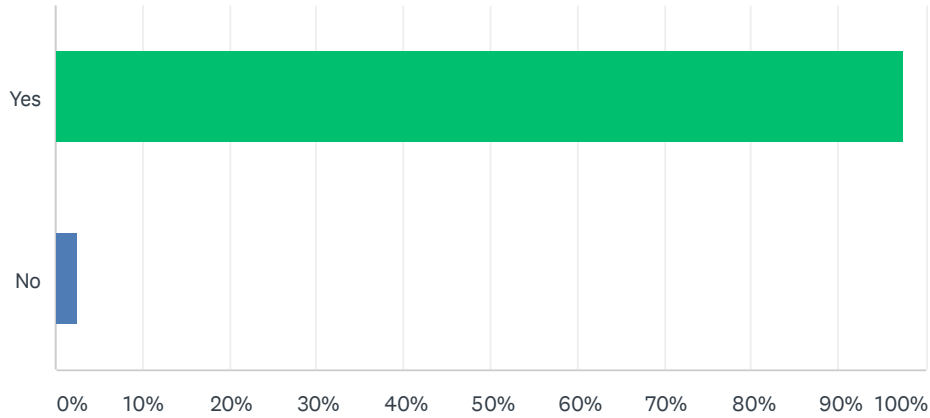

Based on the current prevalence of COVID in your community and public health guidelines, do you think all staff should be mandated to wear masks?

Answered: 1,231 Skipped: 23

ANSWER CHOICES	RESPONSES	
Yes	97.56%	1,201
No	2.44%	30
TOTAL		1,231