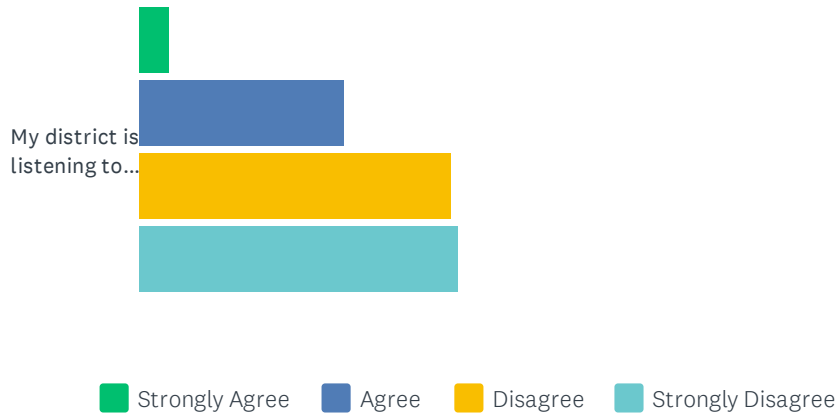

Please rank how you feel regarding the following statements:

Answered: 1,218 Skipped: 36

	STRONGLY AGREE	AGREE	DISAGREE	STRONGLY DISAGREE	TOTAL	WEIGHTED AVERAGE
My district is listening to educator input as it relates to COVID-19	3.46% 42	23.74% 288	36.03% 437	36.77% 446	1,213	3.06