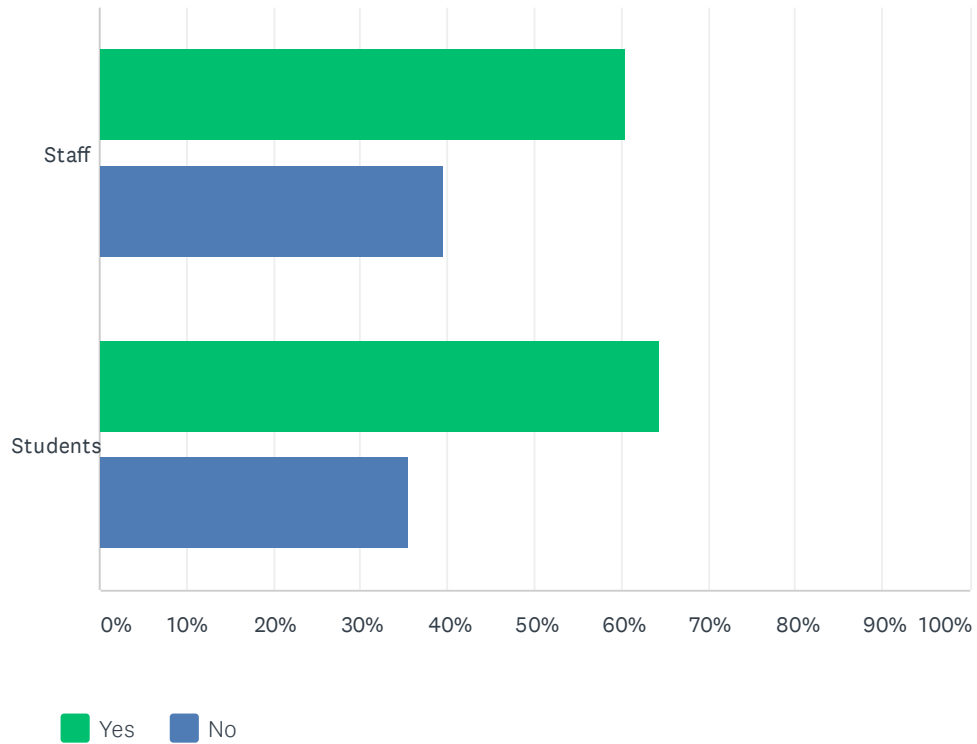

Answered: 1,231 Skipped: 23

ANSWER CHOICES	RESPONSES	
Yes	97.56%	1,201
No	2.44%	30
TOTAL		1,231

Based on the current prevalence of COVID in your community and public health guidelines, do you think all students should be mandated to wear masks?

Answered: 1,231 Skipped: 23

ANSWER CHOICES	RESPONSES	
Yes	97.40%	1,199
No	2.60%	32
TOTAL		1,231

Do you feel your district provided enough PPE to protect:

Answered: 1,227 Skipped: 27

	YES	NO	TOTAL	WEIGHTED AVERAGE
Staff	60.53% 713	39.47% 465	1,178	1.39
Students	64.43% 786	35.57% 434	1,220	1.36